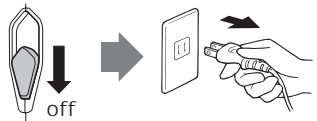

1

off

2

low

high

3

P.5

4

off

5

...

...

...

...