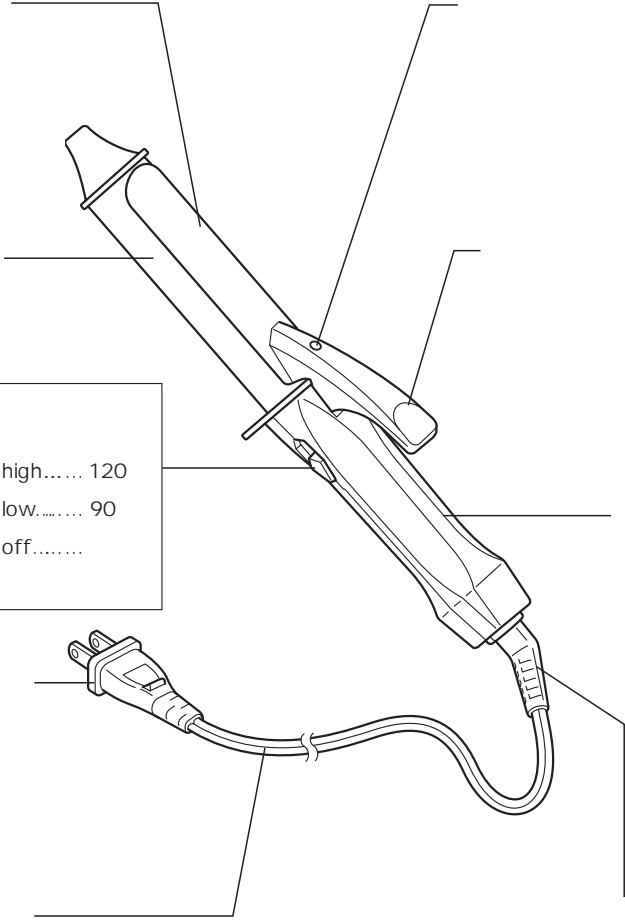

⚠ 注意

⚠ 警告

off

0A

00V-240V

high..... 120  
low..... 90  
off.....

A diagram showing a vertical temperature control slider. The slider is a vertical bar with a dark grey shaded area at the bottom. A double-headed vertical arrow is positioned to the right of the slider, indicating the range of adjustment. The text 'high..... 120', 'low..... 90', and 'off.....' is aligned to the right of the slider, corresponding to different levels of the temperature scale.