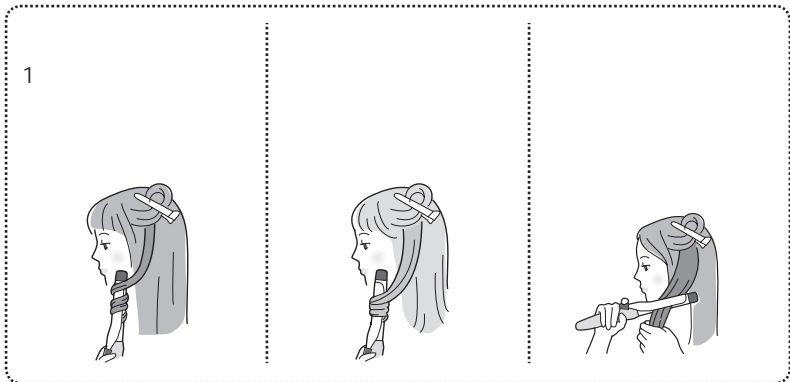

1

2

3

4

5cm

off 2

			.8m
	TI 80 E		00g
	AC 00V 50-60Hz		
	80W		7 × ×
	40		55mm
	0		8mm

6